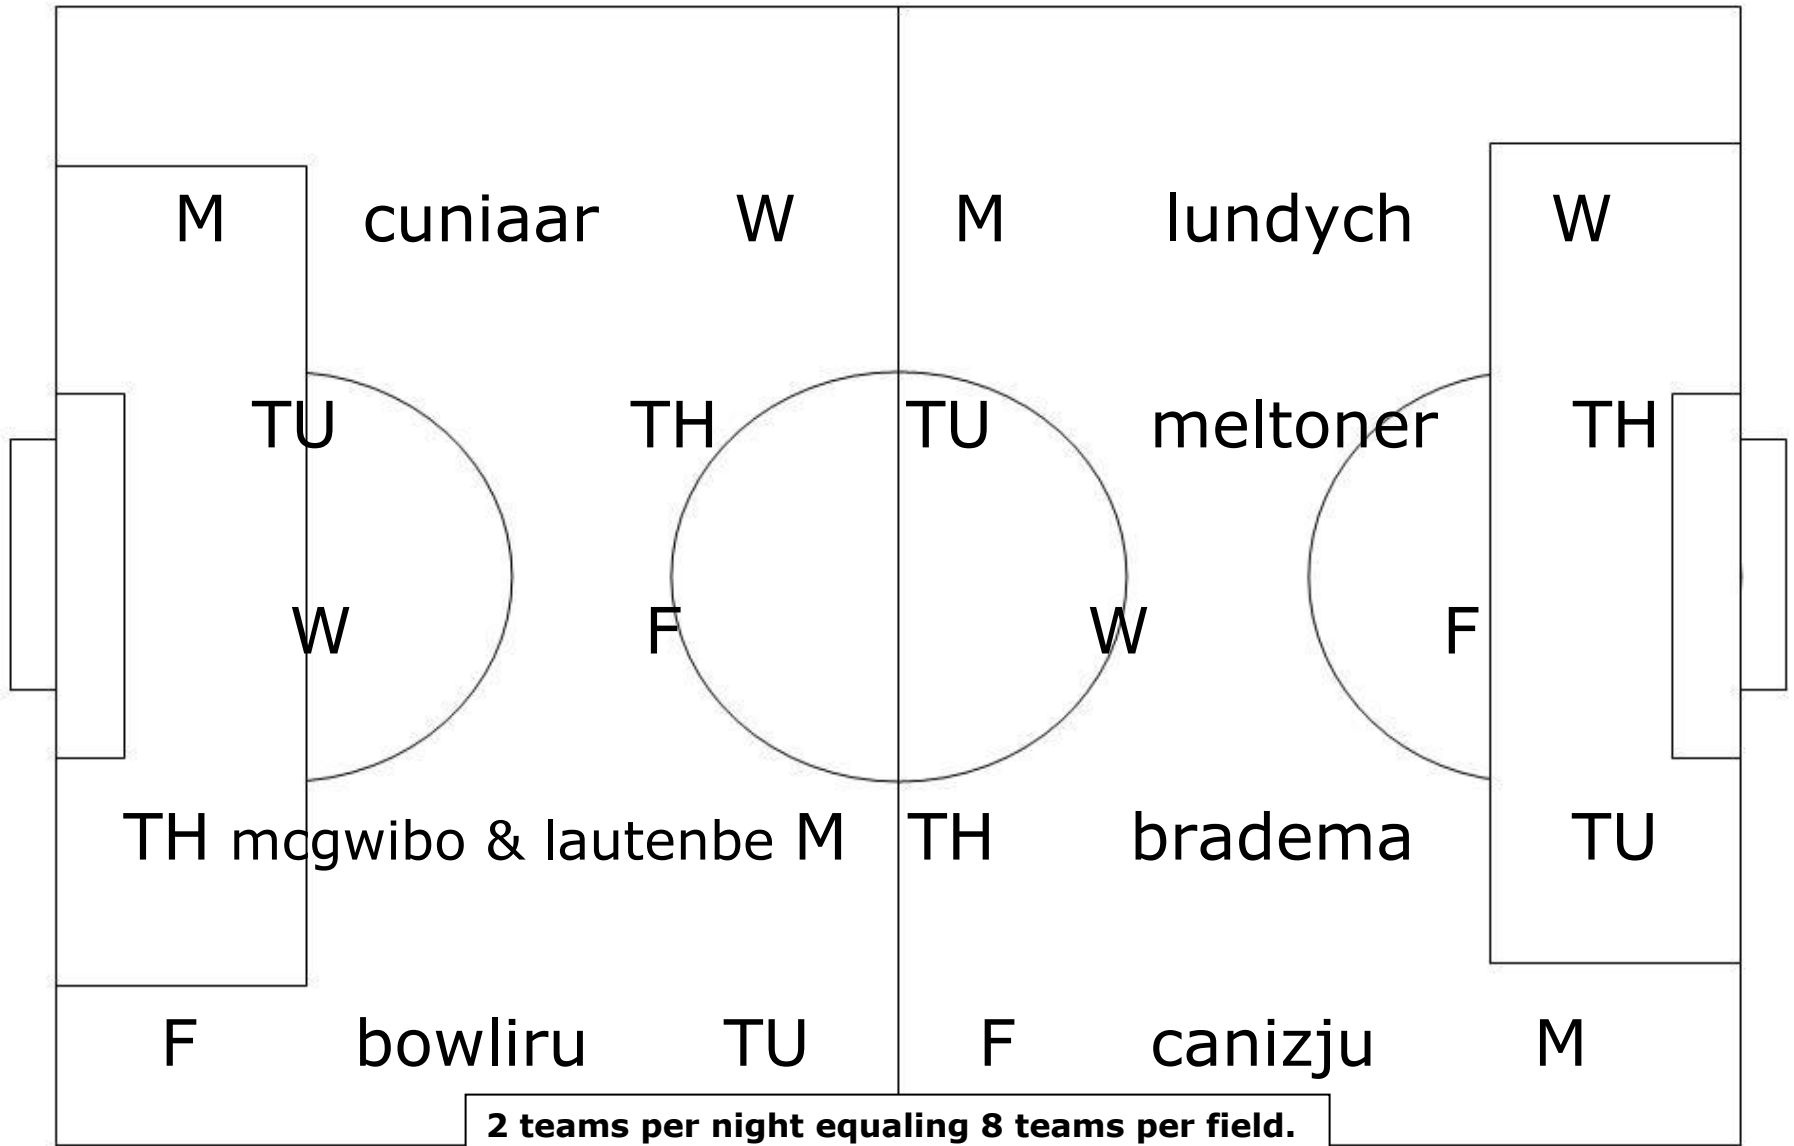

Heritage Park East

7:00 – 8:15 U10 & U14

West

East

M	grierke	W	M	medinra	W	
TU	jenseje	TH	TU	segovos	TH	
W	mortosh	F	W	pattech	F	
TH	rodrian	M	TH	uriberu	M	
F	roehlga	TU	F	alexami	TU	

Heritage Park West

5:00 – 5:45 U6 & U8

West

East

Heritage Park West

5:45 – 7:00 U10 & U12

West

East

Heritage Park West

7:00 – 8:15 U12 & U14

West

East