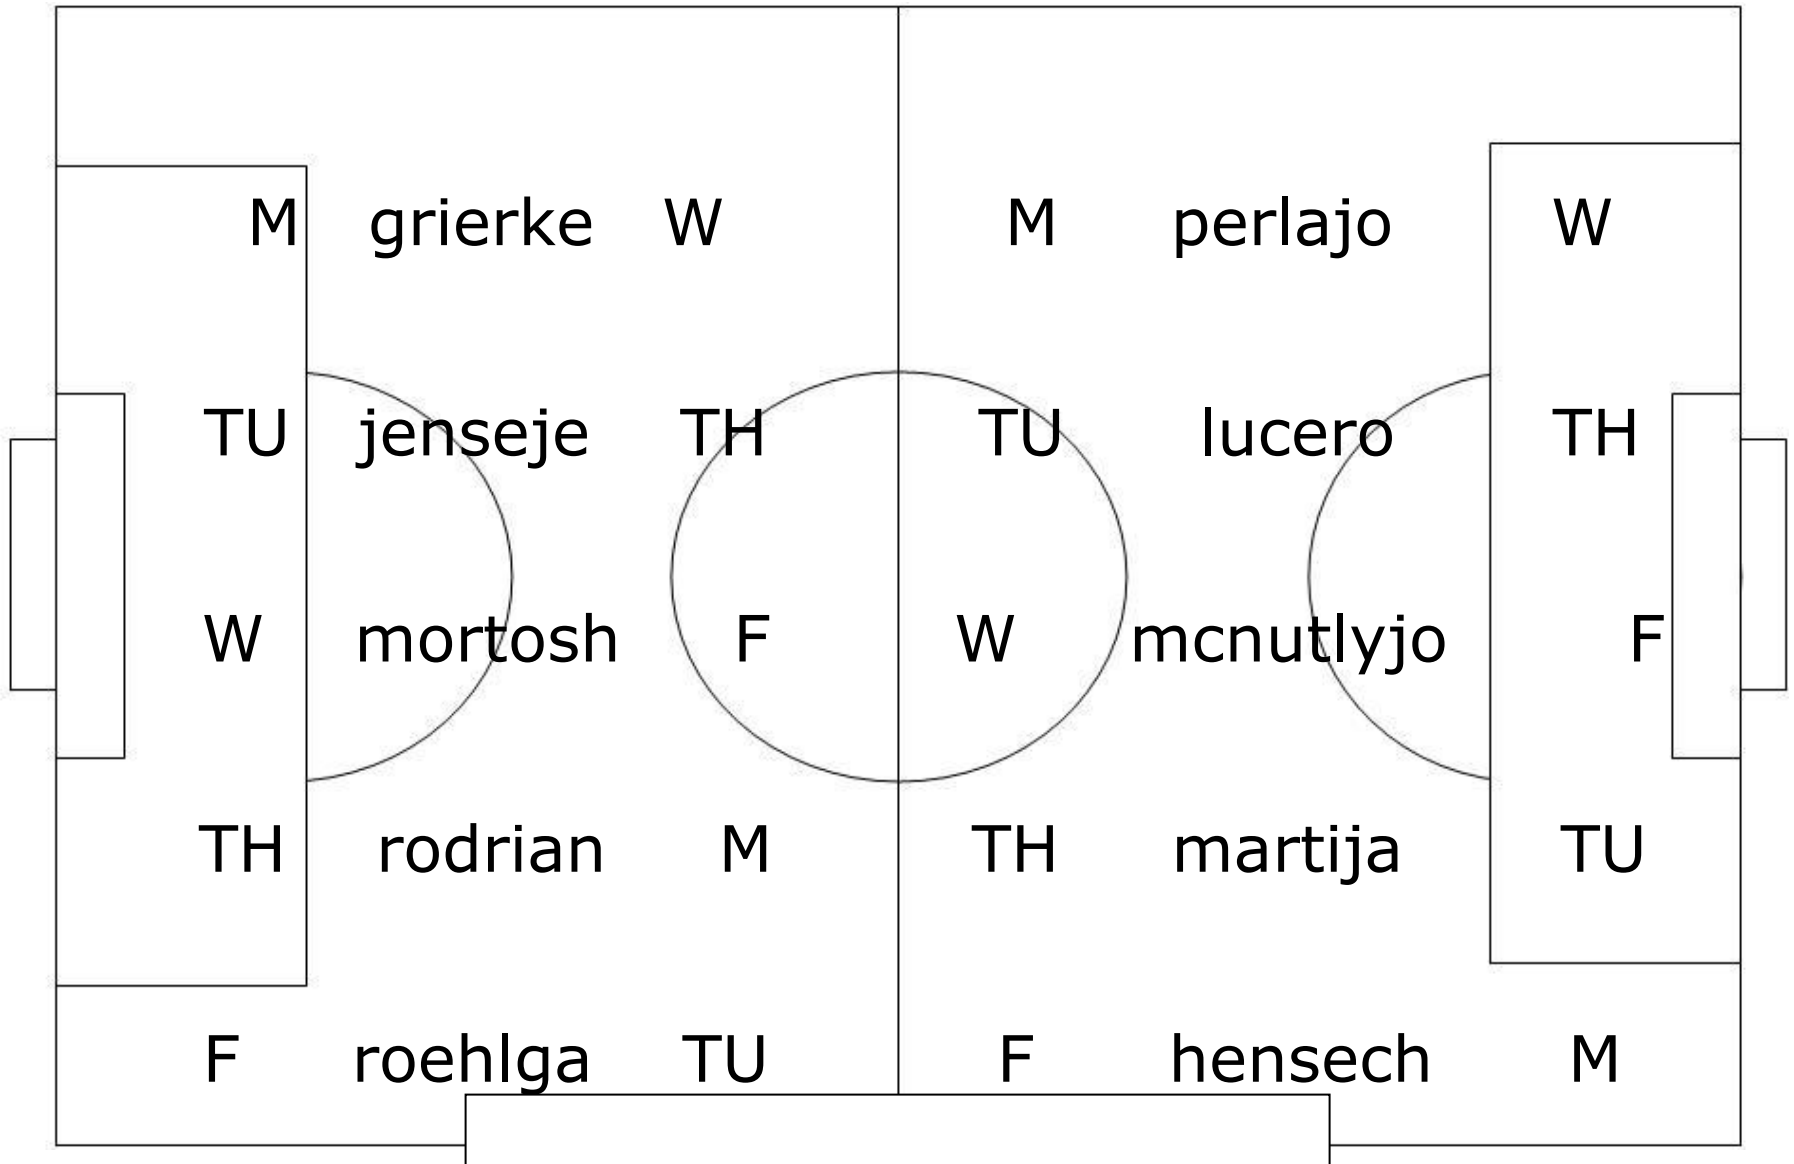

Heritage Park East

7:00 – 8:15 U10 & U14

West

East

M	grierke	W	M	medinra	W	
TU	jenseje	TH	TU	segovos	TH	
W	mortosh	F	W	pattech	F	
TH	rodrian	M	TH	uriberu	M	
F	roehlga	TU	F	alexami	TU	

Heritage Park West

5:00 – 5:45 U6 & U8

West

East