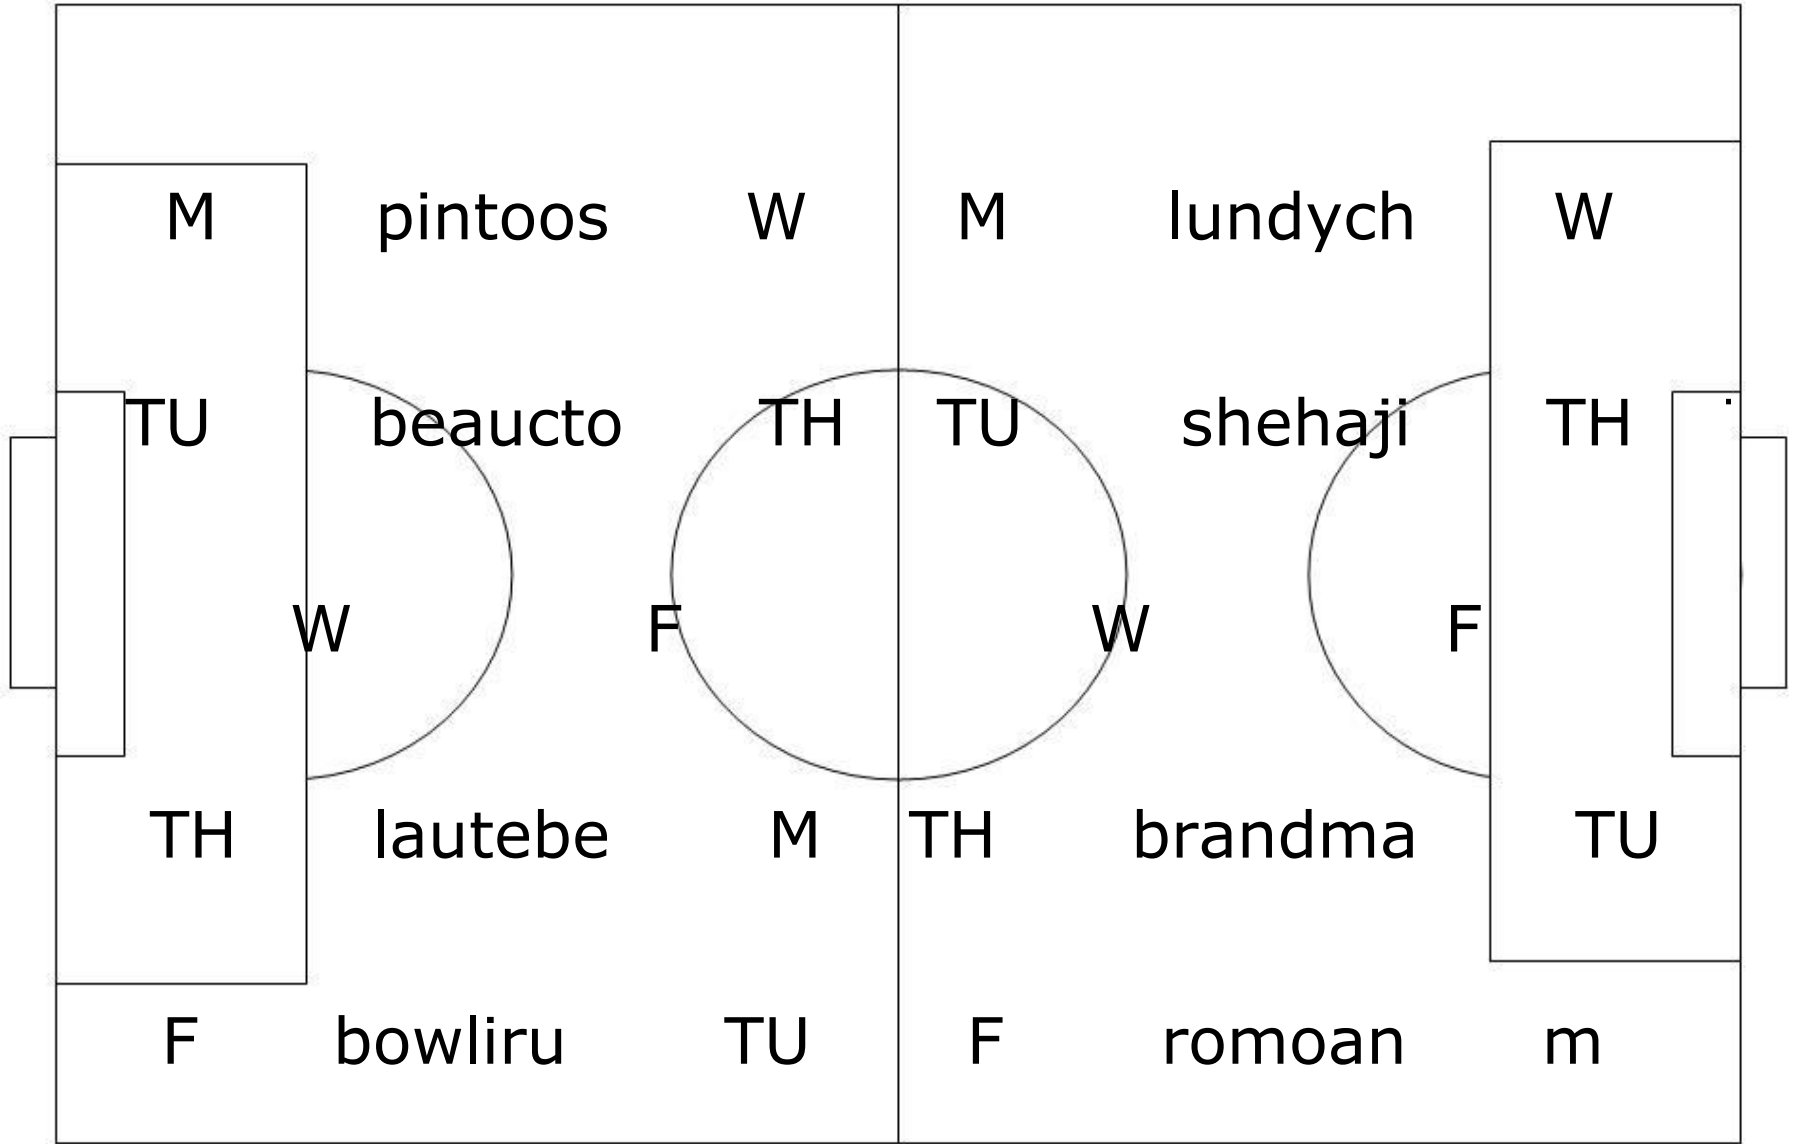

Heritage Park East

7:00 – 8:15 U10 & U14

West

East

M	grierke	W	M	medinra	W	
TU	jenseje	TH	TU	segovos	TH	
W	mortosh	F	W	pattech	F	
TH	rodrian	M	TH	uriberu	M	
F	roehlga	TU	F	alexami	TU	

Heritage Park West

5:00 – 5:45 U6 & U8

West

East

Heritage Park West

5:45 – 7:00 U10 & U12

West

East

Heritage Park West

7:00 – 8:15 U12 & U14

West

East